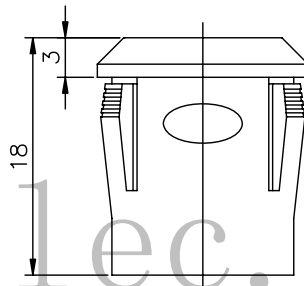

10mm Round LED Housing

H102

- Material: PC
- Color: Black
- Unit: mm
- Dimension:

Notes:

1. All dimensions are in millimeters (inches).
2. Tolerance is 0.25mm (0.01") unless otherwise noted.