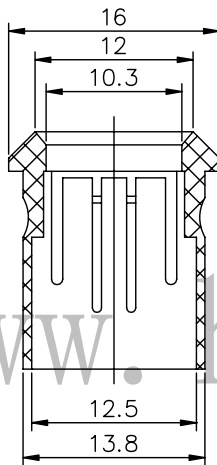

10mm Round LED Housing

H102

- Material: PC
- Color: Black
- Unit: mm
- Dimension:

Notes:

1. All dimensions are in millimeters (inches).
2. Tolerance is 0.25mm (0.01") unless otherwise noted.