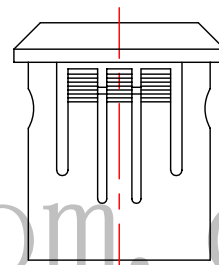

10mm Round LED Housing

H102

- Material: PC
- Color: Black
- Unit: mm
- Dimension:

Notes:

1. All dimensions are in millimeters (inches).
2. Tolerance is 0.25mm (0.01") unless otherwise noted.