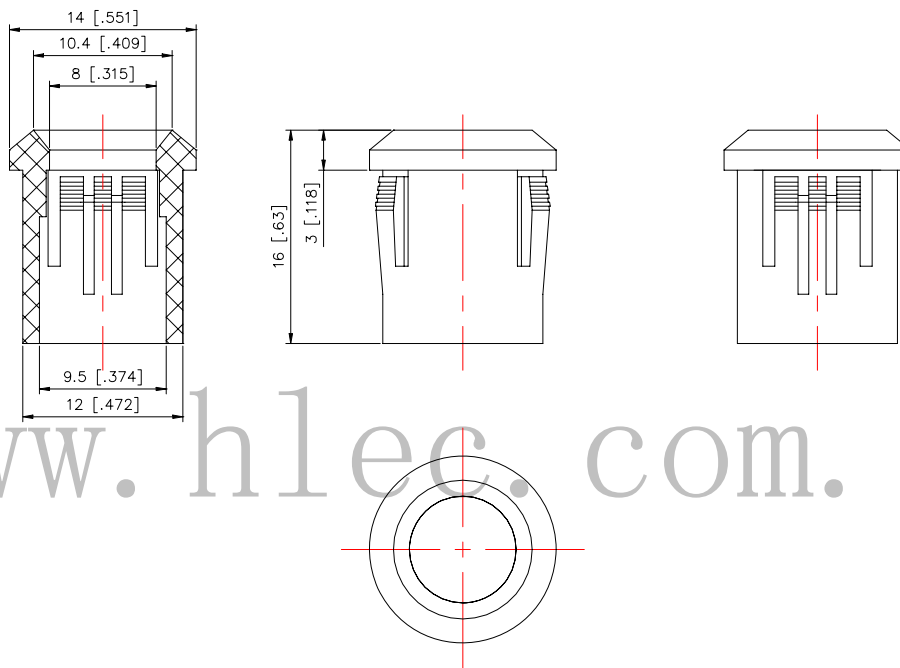

8mm Round LED Housing

H82

- Material: PC
- Color: Black
- Unit: mm
- Dimension:

Notes:

1. All dimensions are in millimeters (inches).
2. Tolerance is 0.25mm (0.01") unless otherwise noted.