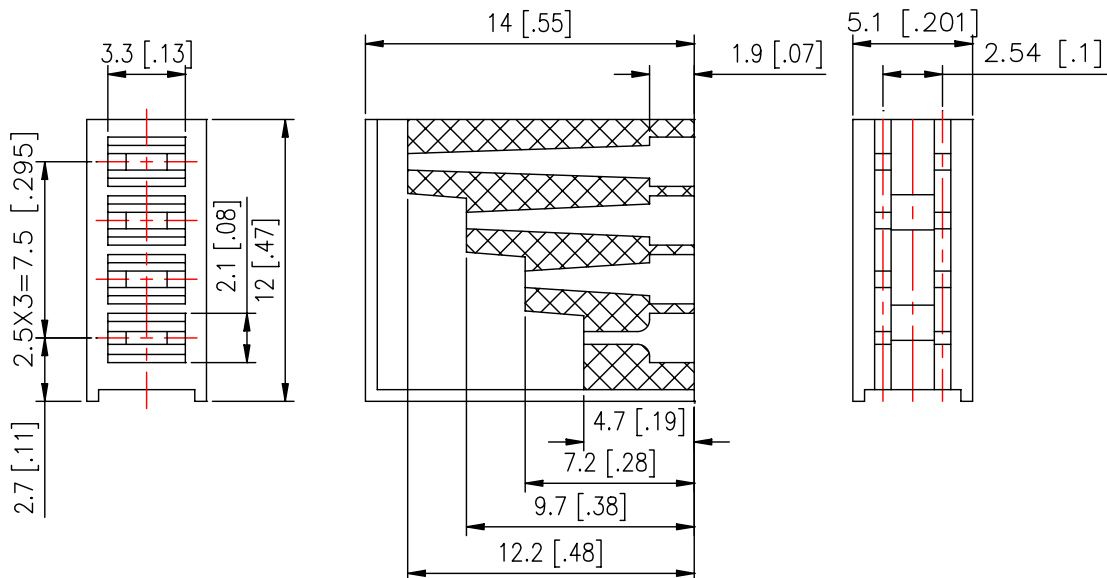

Rectangular LED Housing

H23-4

- Application: LED firmly held by the housing, and colors can be mixed in a single housing
- 2mmX3mmX4mm flangeless package
- Material: PA66
- Color: Black
- Unit: mm
- Dimension:

Notes:

1. All dimensions are in millimeters (inches).
2. Tolerance is 0.25mm (0.01") unless otherwise noted.